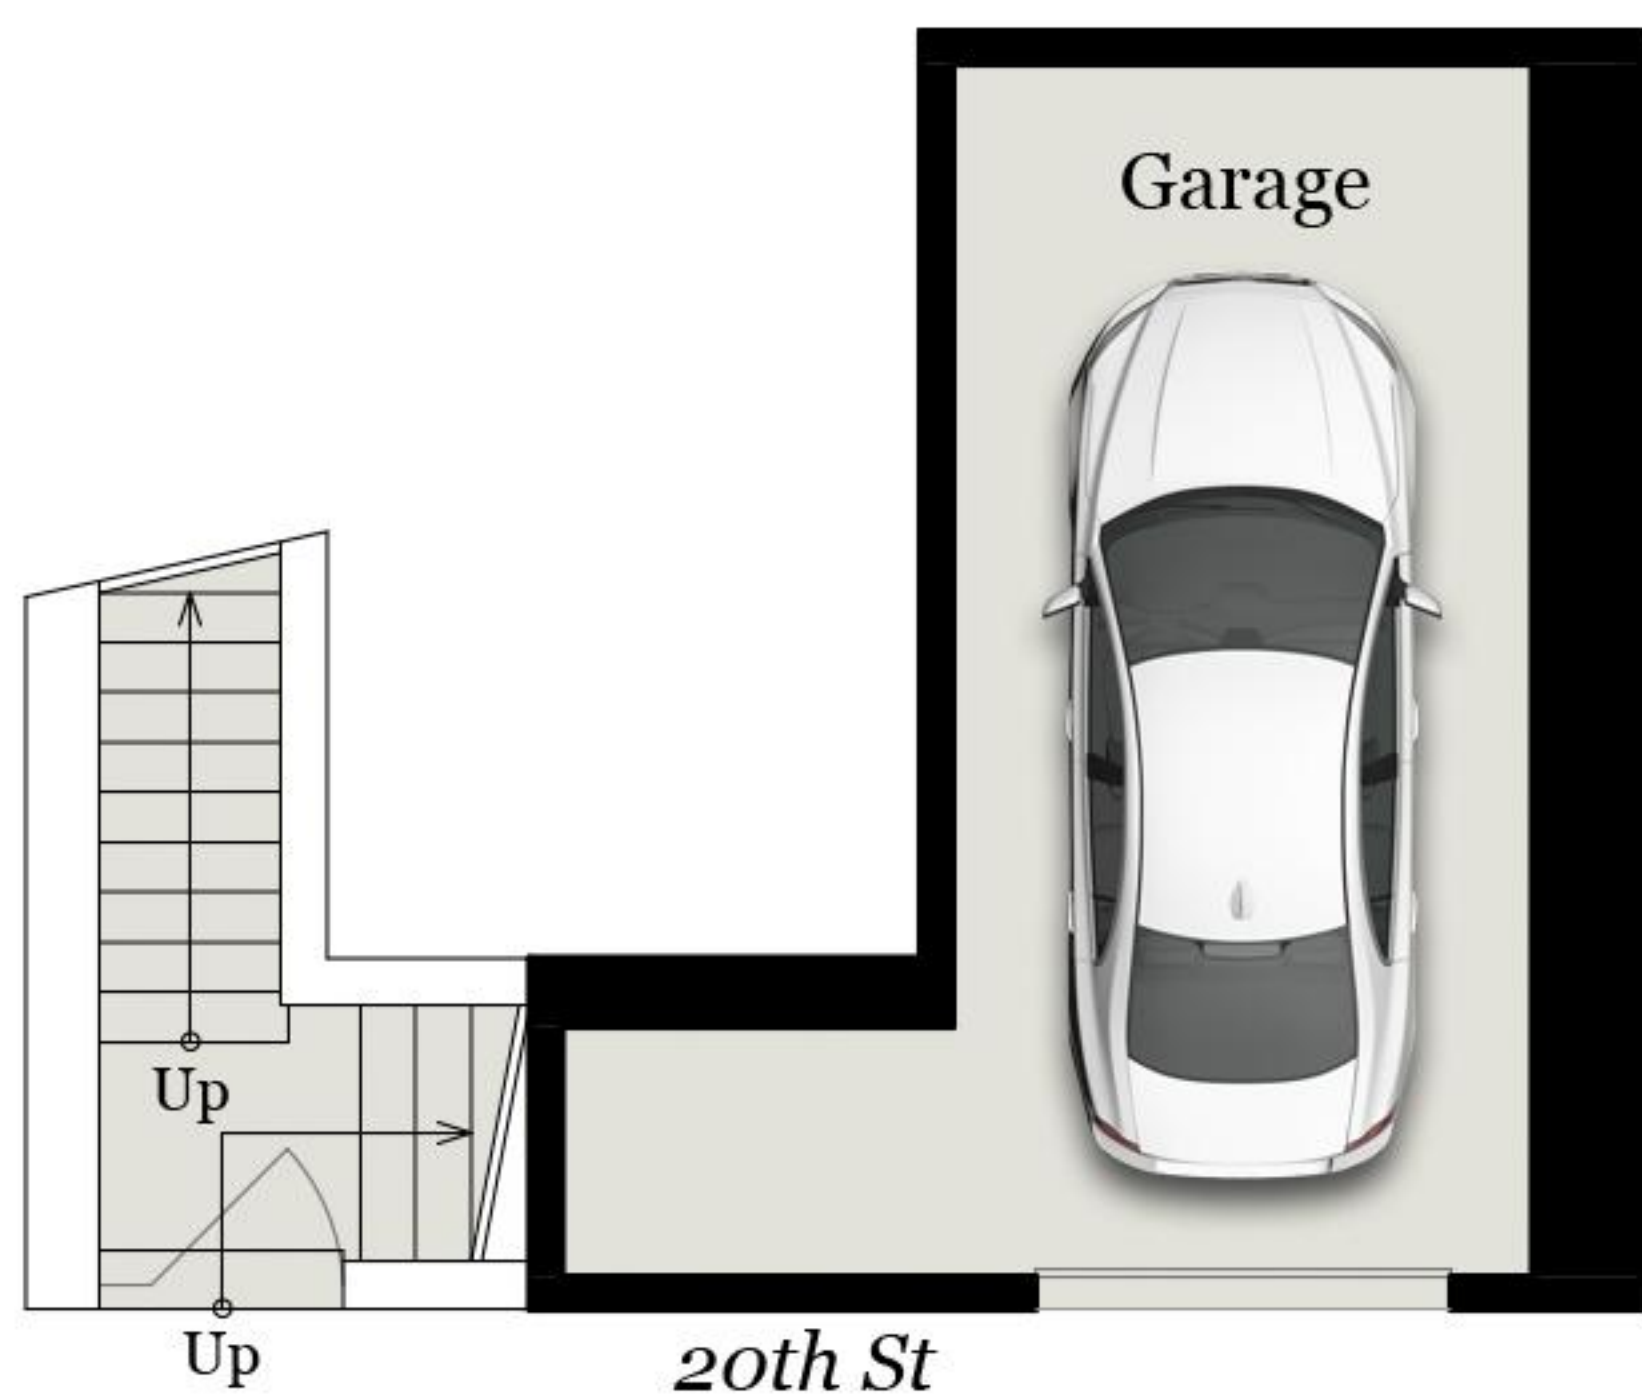

3797 20TH STREET

SAN FRANCISCO, CA 94110

**Estimated Total
Square Footage: 1,425 SQ FT**

*Calculated from outside face of exterior walls
and center line of demising walls.*

Plus 245 SQ FT Garage
Plus 1,390 SQ FT Attic Level