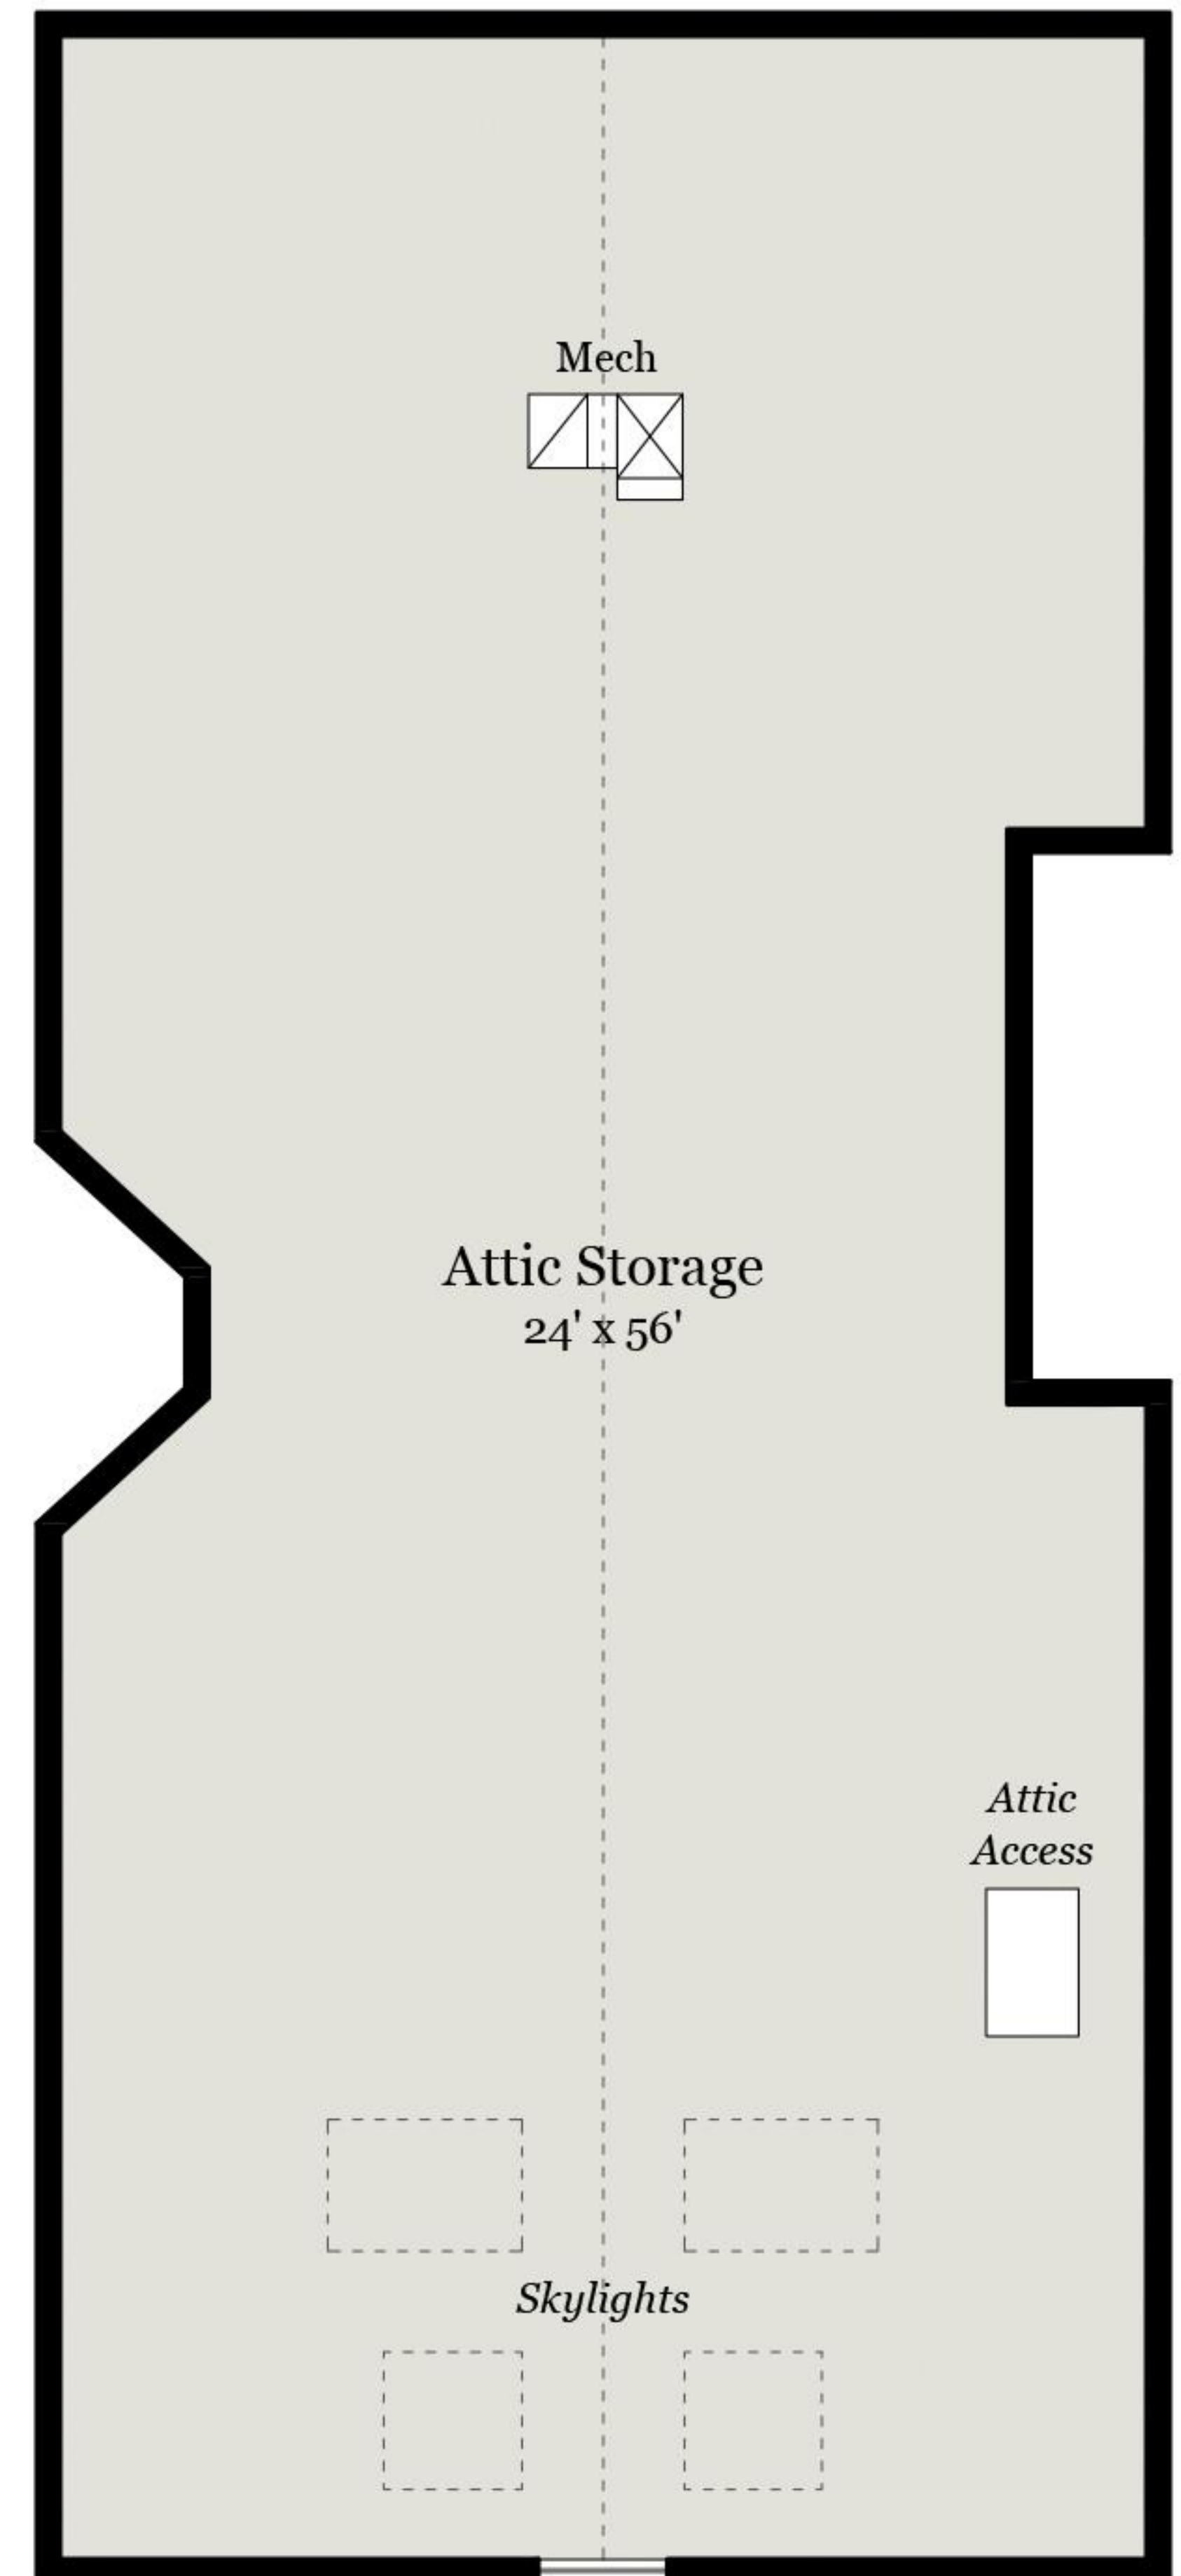

3797 20TH STREET

SAN FRANCISCO, CA 94110

**Estimated Total
Square Footage: 1,425 SQ FT**

*Calculated from outside face of exterior walls
and center line of demising walls.*

Plus 245 SQ FT Garage
Plus 1,390 SQ FT Attic Level

GARAGE LEVEL

245 SQ FT - Unfinished

ENTRANCE LEVEL

55 SQ FT

ATTIC LEVEL

1,390 SQ FT - Unfinished

MAIN LEVEL

1,370 SQ FT