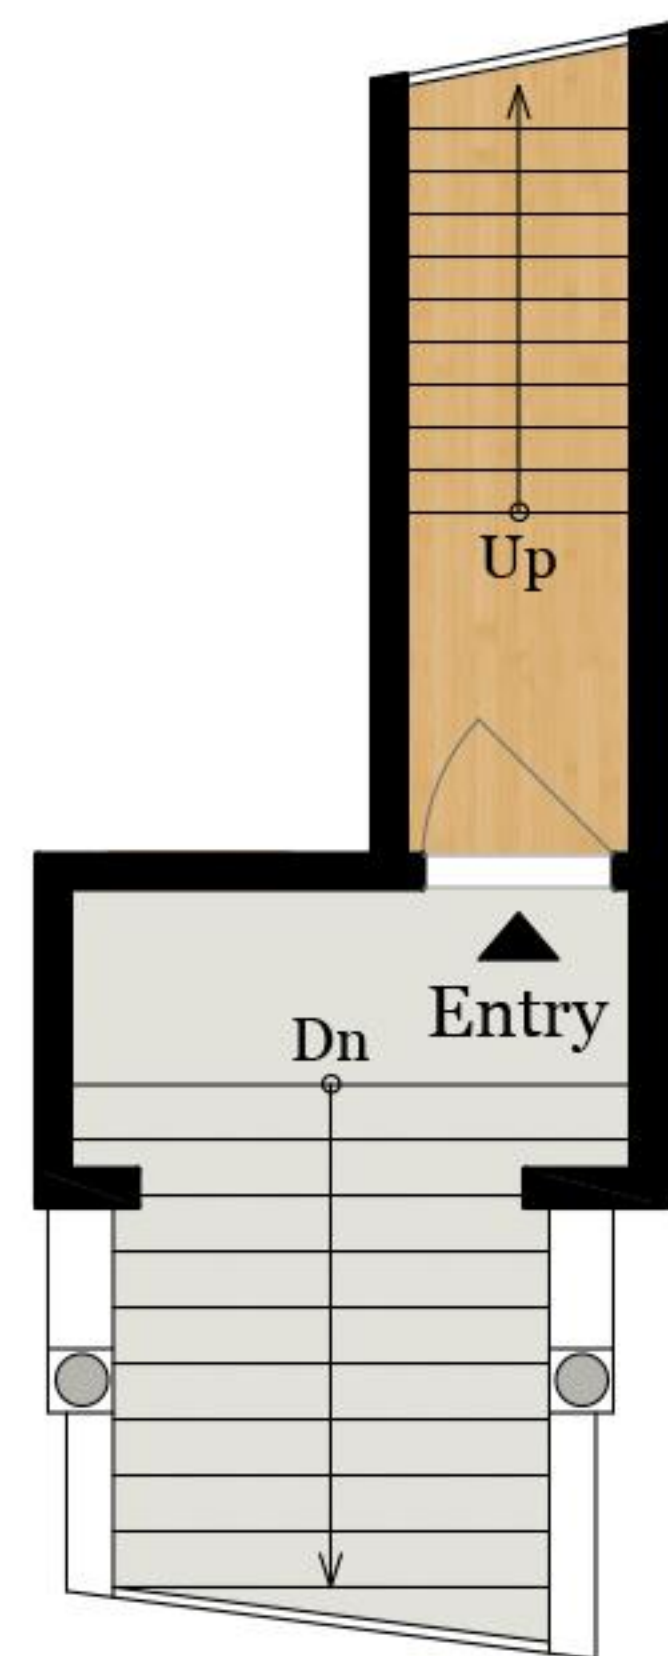

3797 20TH STREET

SAN FRANCISCO, CA 94110

**Estimated Total
Square Footage: 1,425 SQ FT**

*Calculated from outside face of exterior walls
and center line of demising walls.*

Plus 245 SQ FT Garage
Plus 1,390 SQ FT Attic Level

GARAGE LEVEL

245 SQ FT - Unfinished

ENTRANCE LEVEL

55 SQ FT

ATTIC LEVEL

1,390 SQ FT - Unfinished

MAIN LEVEL

1,370 SQ FT